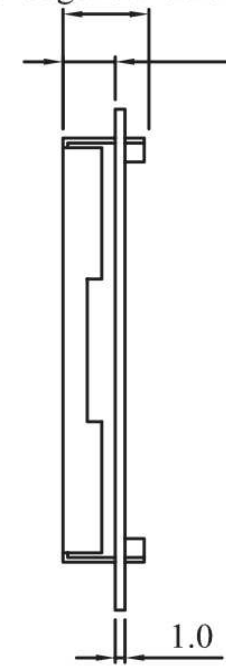

12.6 array led  
8.9 edge led el/ref

8.1 array led  
5.4 edge led el/ref

DOT SIZE