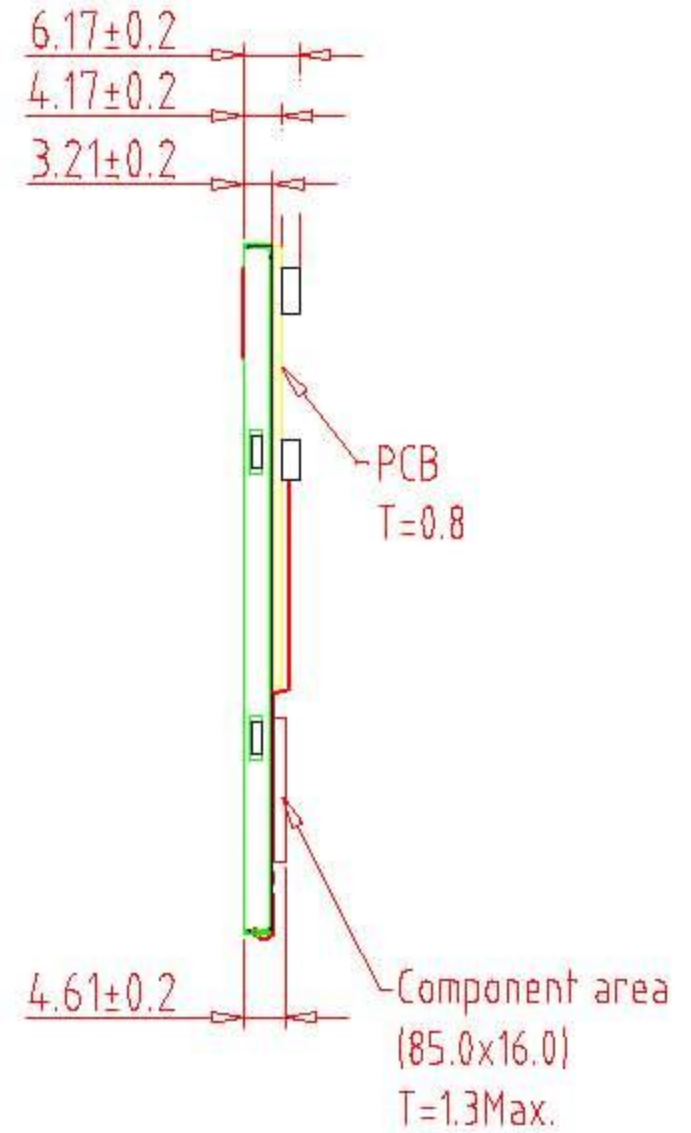

A Block

- Note:
1. Unless indicated, Tolerance Grade "B" is adopted.
 2. UV Glue For OLB Protection.
 3. LCD 800x480 (R.G.B) TFT LCD => 800480L (5.0") TFT LCD