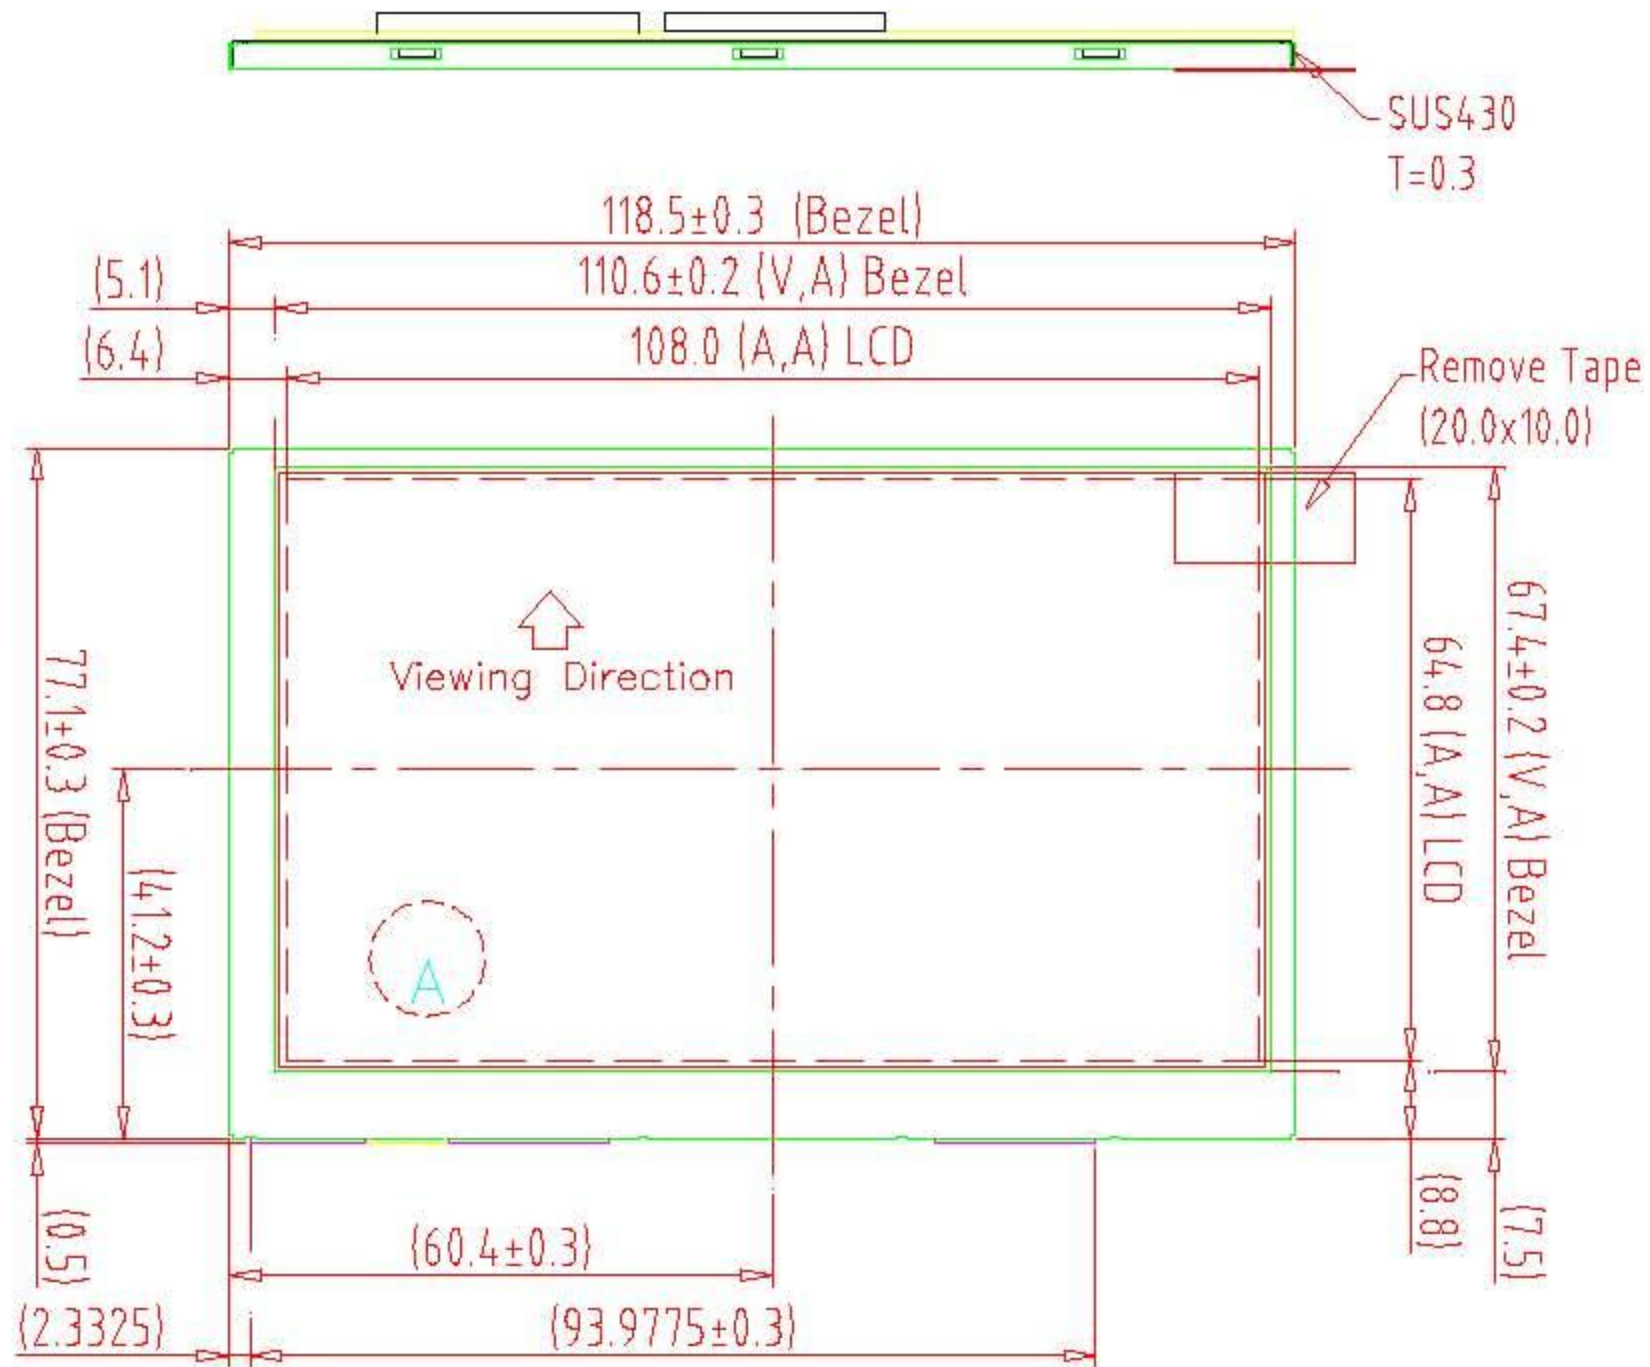

A Block

- Note:
1. Unless indicated, Tolerance Grade "B" is adopted.
 2. UV Glue For OLB Protection.
 3. LCD 800x480 (R.G.B) TFT LCD => 800480L (5.0") TFT LCD